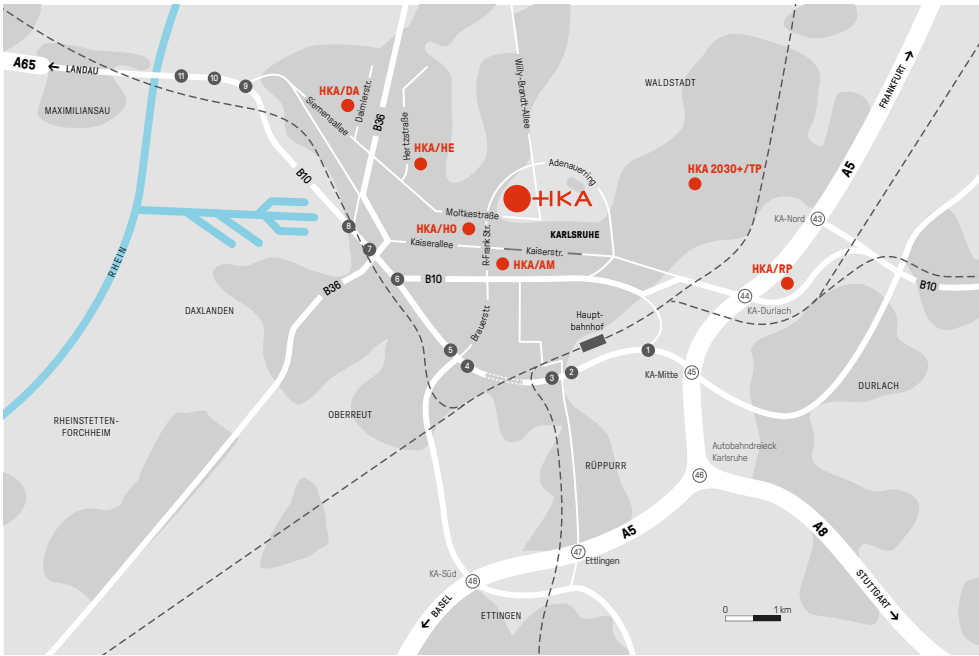

- **HKA/AM** Facilities at Amalienstraße 81-87
- **HKA/DA** Facilities at Daimlerstraße 5B
- **HKA/HE** Facilities at Hertzstraße 16/Campus West 16
- **HKA/HP** Facilities at Regierungspräsidium, Alte Karlsruher Str. 40, 76227 Karlsruhe

- **HKA 2030+/TP** Facilities at Technology Park, Wilhelm-Schickard-Straße 9, 76131 Karlsruhe
- **HKA/HO** Facilities at Hoffstraße 3

Buildings of Karlsruhe University of Applied Sciences (HKA)

- Tram, city railway
- Stop
- Motorway with exit

Getting to Karlsruhe University of Applied Sciences (HKA campus)

Starting at the main station (Hbf), take tram #2 (direction Knielingen Nord) or #3 (direction Rappenwörth/Daxlanden) and alight at the stop "Europaplatz/Postgalerie". Continue on foot in northern direction to HKA (approx. 10 minutes, follow the signposts). Alternatively, take tram #1 (direction Heide) at Marktplatz and alight at the stop "Kunstakademie/Hochschule", continue on foot in easterly direction towards Adenauerring (approx. 5 minutes).

Getting to the facilities at Amalienstraße

Starting at the main station (Hbf), take tram #2 (direction Knielingen Nord) or #3 (direction Rappenwörth/Daxlanden) and alight at the stop "Mühlburger Tor". Continue on foot in eastern direction (approx. 1 minute).

Getting to the facilities at Daimlerstraße

From main station, take tram #2 (direction Knielingen Nord) to stop "Neureuter Straße". Continue on foot (approx. 5 minutes) from Siemensallee to Daimlerstraße.

Getting to the facilities at Hoffstraße

Starting at the main station (Hbf), take tram #2 (direction Knielingen Nord) or #3 (direction Rappenwörth/Daxlanden) and alight at the stop "Mühlburger Tor". Continue on foot in northern direction (approx. 1 minute).

Getting to the facilities at Campus West

From main station, take tram #2 (direction Knielingen Nord) to stop "Hertzstraße". Continue on foot (approx. 2 minutes) in northern direction to Hertzstraße

Getting to the facilities HKA 2030+ at Technology Park

Starting at the main station (Hbf), take tram #3 (direction Rintheim) and alight at the stop "Durlacher Tor". Change to tram #4 (direction Waldstadt) and get off at the stop "Sinsheimer Straße". Continue on foot (approx. 8 minutes) in a westerly direction to the street "Im Vogelsang".

For updated information and quick info, please see www.kvv.de/en